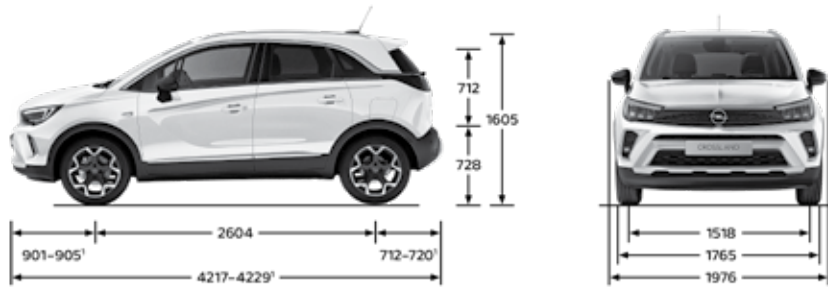

¹Two-tone roof available for Topline. ²White roof and Black roof available. ³White roof available. ⁴Black roof available.

Roof colours¹

D e s i g n a c l a s s i c

SPECIFICATIONS

Features & Equipment	
Performance	
Engine	1.2L Turbo Charge Direct Injection
Number of cylinders	3
Displacement	1199 cm ³
Transmission	A/T 6-Speed
Maximum performance (hp@rpm)	110@5500
Maximum torque (N.m@rpm)	205@1500
Maximum speed	187 km/h
Acceleration (from 0 to 100 km/h)	11.8s
Fuel tank capacity	45L
Fuel Consumption	
Combined	5.4L/100 Km
Urban	6.5L/100 Km
Extra Urban	4.8L/100 Km
Dimensions	
Length (mm)	4217
Width (mm)	1765
Height (mm)	1605
Wheel Base (mm)	2604
Weight	
Curb	1,289 KG
Trunk Capacity (liter)	410L