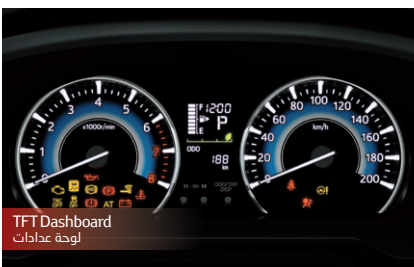

 **TOYOTA**

Rush

DIMENSIONS

ENTERTAINMENT

SAFETY

ABS

AIR BAGS
X6

BRAKE ASSIST