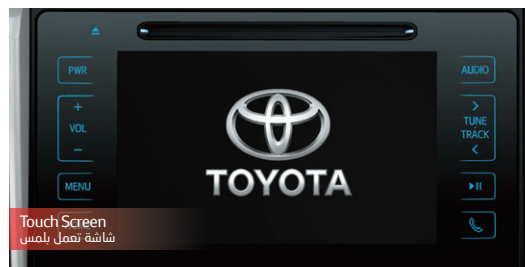

 **TOYOTA**

Rush

DIMENSIONS

ENTERTAINMENT

SAFETY

ABS

AIR BAGS
X6

BRAKE ASSIST