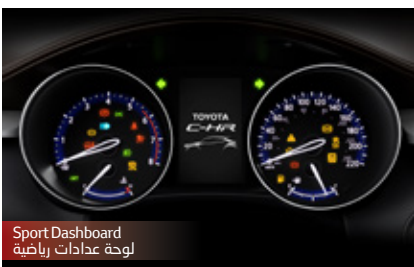

 **TOYOTA**

C-HR

DIMENSIONS

ENTERTAINMENT

SAFETY

ABS + EBD

AIRBAGS
X7

BRAKE ASSIST